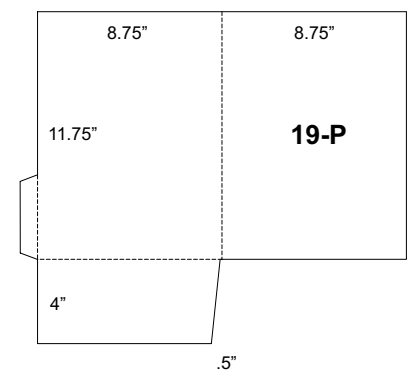

GRAPHIC CRAFTS Inc.

Trade Binding and Finishing

300 Beaver Valley Pike · P.O. Box 327 · Willow Street, PA 17584-0327

(717)464-2733 · Fax (717)464-9472

info@graphiccraftsinc.com

Pocket Folder Price Chart

Quantity	Die Cut & Glue & Fold	Die Cut & Fold Only	Quantity	Die Cut & Glue & Fold	Die Cut & Fold Only
250	116	106	7000	494	484
500	134	124	7500	523	513
750	149	139	8000	551	541
1000	163	153	9000	608	598
1500	185	175	10000	665	655
2000	213	203	15000	950	940
2500	238	228	20000	1235	1225
3000	266	256	25000	1520	1510
3500	295	285	30000	1805	1795
4000	323	313	40000	2375	2365
4500	352	342	50000	2945	2935
5000	380	370	60000	3515	3505
5500	409	399	75000	4370	4360
6000	437	427	100000	5795	5785

Prices valid for most 8pt, 10pt, or 12pt stocks.

Prices do not include Pre-Trim for oversized or 2up press sheets.

Prices include use of a standard die as shown on the following pages.

All folders are shown with front cover on right.

A variety of business card slits are available for all pockets.

GRAPHIC CRAFTS Inc.

Standard Dies Available

GRAPHIC CRAFTS Inc.

Standard Dies Available

GRAPHIC CRAFTS Inc.

Standard Dies Available

Any of the following business card slits can be placed in the pocket(s) of any standard die.
Slits for vertical cards should be used only on deeper pockets.