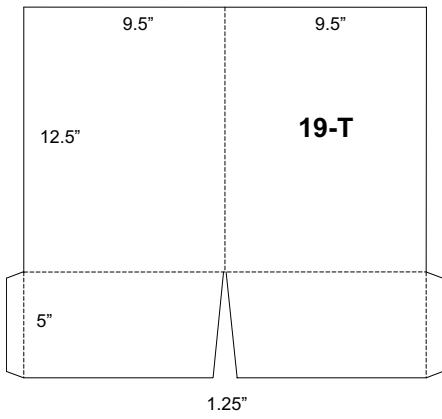

GRAPHIC CRAFTS Inc.

Trade Binding and Finishing

300 Beaver Valley Pike · P.O. Box 327 · Willow Street, PA 17584-0327

(717)464-2733 · Fax (717)464-9472

info@graphiccraftsinc.com

Pocket Folder Price Chart

Quantity	Die Cut & Glue & Fold	Die Cut & Fold Only	Quantity	Die Cut & Glue & Fold	Die Cut & Fold Only
250	116	106	7000	494	484
500	134	124	7500	523	513
750	149	139	8000	551	541
1000	163	153	9000	608	598
1500	185	175	10000	665	655
2000	213	203	15000	950	940
2500	238	228	20000	1235	1225
3000	266	256	25000	1520	1510
3500	295	285	30000	1805	1795
4000	323	313	40000	2375	2365
4500	352	342	50000	2945	2935
5000	380	370	60000	3515	3505
5500	409	399	75000	4370	4360
6000	437	427	100000	5795	5785

Prices valid for most 8pt, 10pt, or 12pt stocks.

Prices do not include Pre-Trim for oversized or 2up press sheets.

Prices include use of a standard die as shown on the following pages.

All folders are shown with front cover on right.

A variety of business card slits are available for all pockets.

GRAPHIC CRAFTS Inc.

Standard Dies Available

GRAPHIC CRAFTS Inc.

Standard Dies Available

GRAPHIC CRAFTS Inc.

Standard Dies Available

Any of the following business card slits can be placed in the pocket(s) of any standard die.
Slits for vertical cards should be used only on deeper pockets.