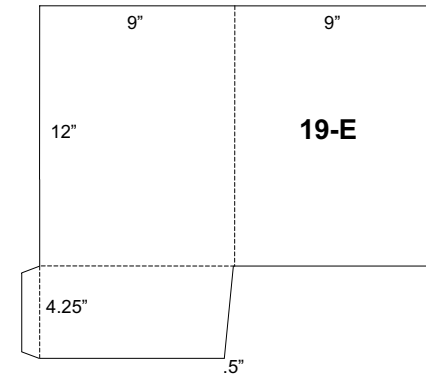

GRAPHIC CRAFTS Inc.

Trade Binding and Finishing

300 Beaver Valley Pike · P.O. Box 327 · Willow Street, PA 17584-0327

(717)464-2733 · Fax (717)464-9472

info@graphiccraftsinc.com

Pocket Folder Price Chart

Quantity	Die Cut & Glue & Fold	Die Cut & Fold Only	Quantity	Die Cut & Glue & Fold	Die Cut & Fold Only
250	116	106	7000	494	484
500	134	124	7500	523	513
750	149	139	8000	551	541
1000	163	153	9000	608	598
1500	185	175	10000	665	655
2000	213	203	15000	950	940
2500	238	228	20000	1235	1225
3000	266	256	25000	1520	1510
3500	295	285	30000	1805	1795
4000	323	313	40000	2375	2365
4500	352	342	50000	2945	2935
5000	380	370	60000	3515	3505
5500	409	399	75000	4370	4360
6000	437	427	100000	5795	5785

Prices valid for most 8pt, 10pt, or 12pt stocks.

Prices do not include Pre-Trim for oversized or 2up press sheets.

Prices include use of a standard die as shown on the following pages.

All folders are shown with front cover on right.

A variety of business card slits are available for all pockets.

GRAPHIC CRAFTS Inc.

Standard Dies Available