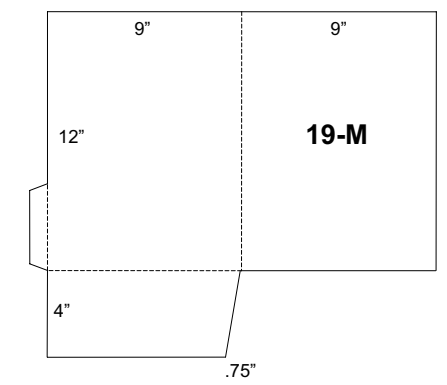

GRAPHIC CRAFTS Inc.

Trade Binding and Finishing

300 Beaver Valley Pike · P.O. Box 327 · Willow Street, PA 17584-0327

(717)464-2733 · Fax (717)464-9472

info@graphiccraftsinc.com

Pocket Folder Price Chart

Quantity	Die Cut & Glue & Fold	Die Cut & Fold Only	Quantity	Die Cut & Glue & Fold	Die Cut & Fold Only
250	116	106	7000	494	484
500	134	124	7500	523	513
750	149	139	8000	551	541
1000	163	153	9000	608	598
1500	185	175	10000	665	655
2000	213	203	15000	950	940
2500	238	228	20000	1235	1225
3000	266	256	25000	1520	1510
3500	295	285	30000	1805	1795
4000	323	313	40000	2375	2365
4500	352	342	50000	2945	2935
5000	380	370	60000	3515	3505
5500	409	399	75000	4370	4360
6000	437	427	100000	5795	5785

Prices valid for most 8pt, 10pt, or 12pt stocks.

Prices do not include Pre-Trim for oversized or 2up press sheets.

Prices include use of a standard die as shown on the following pages.

All folders are shown with front cover on right.

A variety of business card slits are available for all pockets.

GRAPHIC CRAFTS Inc.

Standard Dies Available