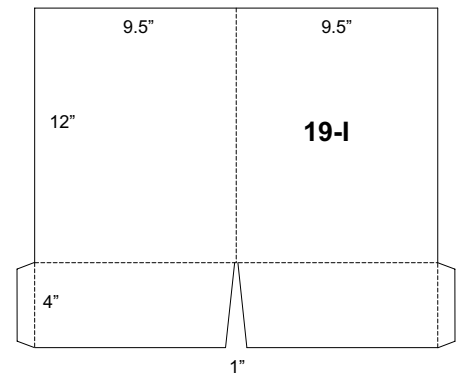

Prices valid for most 8pt, 10pt, or 12pt stocks.

Prices do not include Pre-Trim for oversized or 2up press sheets.

Prices include use of a standard die as shown on the following pages.

All folders are shown with front cover on right.

A variety of business card slits are available for all pockets.

GRAPHIC CRAFTS Inc.

Standard Dies Available

GRAPHIC CRAFTS Inc.

Standard Dies Available

GRAPHIC CRAFTS Inc.

Standard Dies Available

Any of the following business card slits can be placed in the pocket(s) of any standard die.
Slits for vertical cards should be used only on deeper pockets.