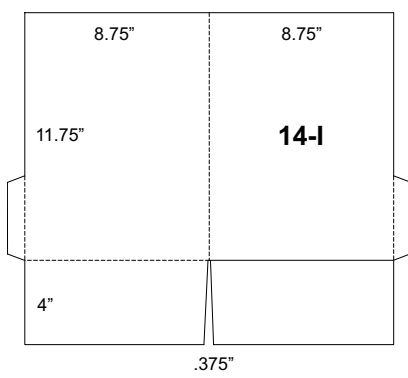

GRAPHIC CRAFTS Inc.

Trade Binding and Finishing

300 Beaver Valley Pike · P.O. Box 327 · Willow Street, PA 17584-0327

(717)464-2733 · Fax (717)464-9472

info@graphiccraftsinc.com

Pocket Folder Price Chart

Quantity	Die Cut & Glue & Fold	Die Cut & Fold Only	Quantity	Die Cut & Glue & Fold	Die Cut & Fold Only
250	116	106	7000	494	484
500	134	124	7500	523	513
750	149	139	8000	551	541
1000	163	153	9000	608	598
1500	185	175	10000	665	655
2000	213	203	15000	950	940
2500	238	228	20000	1235	1225
3000	266	256	25000	1520	1510
3500	295	285	30000	1805	1795
4000	323	313	40000	2375	2365
4500	352	342	50000	2945	2935
5000	380	370	60000	3515	3505
5500	409	399	75000	4370	4360
6000	437	427	100000	5795	5785

Prices valid for most 8pt, 10pt, or 12pt stocks.

Prices do not include Pre-Trim for oversized or 2up press sheets.

Prices include use of a standard die as shown on the following pages.

All folders are shown with front cover on right.

A variety of business card slits are available for all pockets.

GRAPHIC CRAFTS Inc.

Standard Dies Available

GRAPHIC CRAFTS Inc.

Standard Dies Available

GRAPHIC CRAFTS Inc.

Standard Dies Available

Any of the following business card slits can be placed in the pocket(s) of any standard die.
Slits for vertical cards should be used only on deeper pockets.