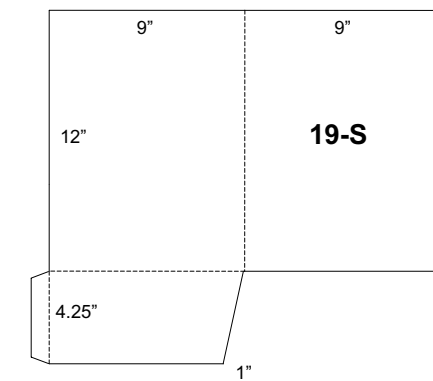

GRAPHIC CRAFTS Inc.

Trade Binding and Finishing

300 Beaver Valley Pike · P.O. Box 327 · Willow Street, PA 17584-0327

(717)464-2733 · Fax (717)464-9472

info@graphiccraftsinc.com

Pocket Folder Price Chart

Quantity	Die Cut & Glue & Fold	Die Cut & Fold Only	Quantity	Die Cut & Glue & Fold	Die Cut & Fold Only
250	116	106	7000	494	484
500	134	124	7500	523	513
750	149	139	8000	551	541
1000	163	153	9000	608	598
1500	185	175	10000	665	655
2000	213	203	15000	950	940
2500	238	228	20000	1235	1225
3000	266	256	25000	1520	1510
3500	295	285	30000	1805	1795
4000	323	313	40000	2375	2365
4500	352	342	50000	2945	2935
5000	380	370	60000	3515	3505
5500	409	399	75000	4370	4360
6000	437	427	100000	5795	5785

Prices valid for most 8pt, 10pt, or 12pt stocks.

Prices do not include Pre-Trim for oversized or 2up press sheets.

Prices include use of a standard die as shown on the following pages.

All folders are shown with front cover on right.

A variety of business card slits are available for all pockets.

GRAPHIC CRAFTS Inc.

Standard Dies Available