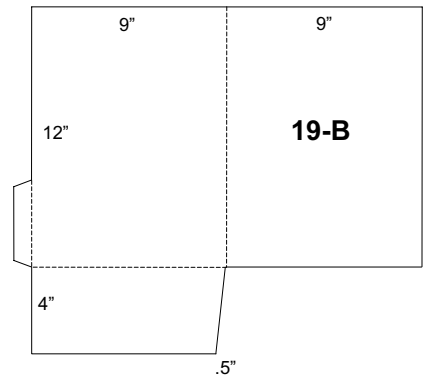

GRAPHIC CRAFTS Inc.

Trade Binding and Finishing

300 Beaver Valley Pike · P.O. Box 327 · Willow Street, PA 17584-0327

(717)464-2733 · Fax (717)464-9472

info@graphiccraftsinc.com

Pocket Folder Price Chart

Quantity	Die Cut & Glue & Fold	Die Cut & Fold Only	Quantity	Die Cut & Glue & Fold	Die Cut & Fold Only
250	116	106	7000	494	484
500	134	124	7500	523	513
750	149	139	8000	551	541
1000	163	153	9000	608	598
1500	185	175	10000	665	655
2000	213	203	15000	950	940
2500	238	228	20000	1235	1225
3000	266	256	25000	1520	1510
3500	295	285	30000	1805	1795
4000	323	313	40000	2375	2365
4500	352	342	50000	2945	2935
5000	380	370	60000	3515	3505
5500	409	399	75000	4370	4360
6000	437	427	100000	5795	5785

Prices valid for most 8pt, 10pt, or 12pt stocks.

Prices do not include Pre-Trim for oversized or 2up press sheets.

Prices include use of a standard die as shown on the following pages.

All folders are shown with front cover on right.

A variety of business card slits are available for all pockets.

GRAPHIC CRAFTS Inc.

Standard Dies Available