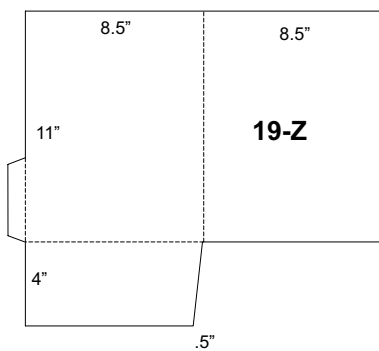

GRAPHIC CRAFTS Inc.

Trade Binding and Finishing

300 Beaver Valley Pike · P.O. Box 327 · Willow Street, PA 17584-0327

(717)464-2733 · Fax (717)464-9472

info@graphiccraftsinc.com

Pocket Folder Price Chart

Quantity	Die Cut & Glue & Fold	Die Cut & Fold Only	Quantity	Die Cut & Glue & Fold	Die Cut & Fold Only
250	116	106	7000	494	484
500	134	124	7500	523	513
750	149	139	8000	551	541
1000	163	153	9000	608	598
1500	185	175	10000	665	655
2000	213	203	15000	950	940
2500	238	228	20000	1235	1225
3000	266	256	25000	1520	1510
3500	295	285	30000	1805	1795
4000	323	313	40000	2375	2365
4500	352	342	50000	2945	2935
5000	380	370	60000	3515	3505
5500	409	399	75000	4370	4360
6000	437	427	100000	5795	5785

Prices valid for most 8pt, 10pt, or 12pt stocks.

Prices do not include Pre-Trim for oversized or 2up press sheets.

Prices include use of a standard die as shown on the following pages.

All folders are shown with front cover on right.

A variety of business card slits are available for all pockets.

GRAPHIC CRAFTS Inc.

Standard Dies Available

GRAPHIC CRAFTS Inc.

Standard Dies Available

GRAPHIC CRAFTS Inc.

Standard Dies Available

Any of the following business card slits can be placed in the pocket(s) of any standard die.
Slits for vertical cards should be used only on deeper pockets.