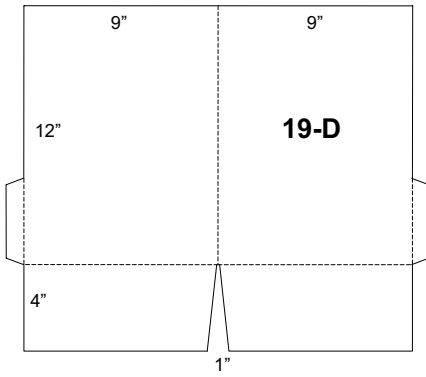

GRAPHIC CRAFTS Inc.

Trade Binding and Finishing

300 Beaver Valley Pike · P.O. Box 327 · Willow Street, PA 17584-0327

(717)464-2733 · Fax (717)464-9472

info@graphiccraftsinc.com

Pocket Folder Price Chart

Quantity	Die Cut & Glue & Fold	Die Cut & Fold Only	Quantity	Die Cut & Glue & Fold	Die Cut & Fold Only
250	116	106	7000	494	484
500	134	124	7500	523	513
750	149	139	8000	551	541
1000	163	153	9000	608	598
1500	185	175	10000	665	655
2000	213	203	15000	950	940
2500	238	228	20000	1235	1225
3000	266	256	25000	1520	1510
3500	295	285	30000	1805	1795
4000	323	313	40000	2375	2365
4500	352	342	50000	2945	2935
5000	380	370	60000	3515	3505
5500	409	399	75000	4370	4360
6000	437	427	100000	5795	5785

Prices valid for most 8pt, 10pt, or 12pt stocks.

Prices do not include Pre-Trim for oversized or 2up press sheets.

Prices include use of a standard die as shown on the following pages.

All folders are shown with front cover on right.

A variety of business card slits are available for all pockets.

GRAPHIC CRAFTS Inc.

Standard Dies Available