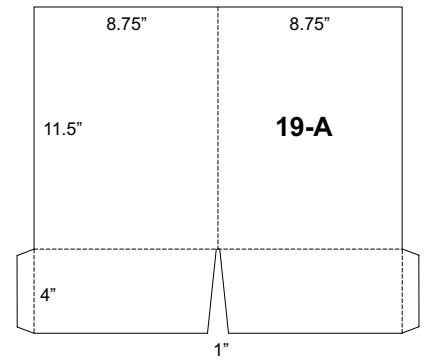

Prices valid for most 8pt, 10pt, or 12pt stocks.

Prices do not include Pre-Trim for oversized or 2up press sheets.

Prices include use of a standard die as shown on the following pages.

All folders are shown with front cover on right.

A variety of business card slits are available for all pockets.

GRAPHIC CRAFTS Inc.

Standard Dies Available

GRAPHIC CRAFTS Inc.

Standard Dies Available

GRAPHIC CRAFTS Inc.

Standard Dies Available

Any of the following business card slits can be placed in the pocket(s) of any standard die.
Slits for vertical cards should be used only on deeper pockets.