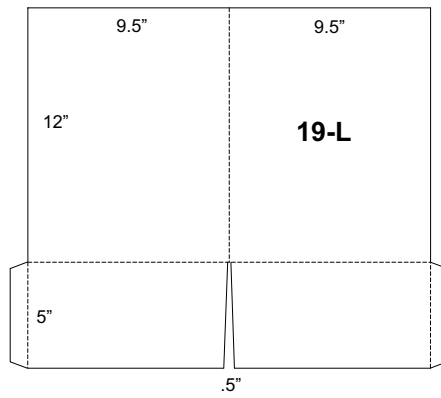

GRAPHIC CRAFTS Inc.

Trade Binding and Finishing

300 Beaver Valley Pike · P.O. Box 327 · Willow Street, PA 17584-0327

(717)464-2733 · Fax (717)464-9472

info@graphiccraftsinc.com

Pocket Folder Price Chart

Quantity	Die Cut & Glue & Fold	Die Cut & Fold Only	Quantity	Die Cut & Glue & Fold	Die Cut & Fold Only
250	116	106	7000	494	484
500	134	124	7500	523	513
750	149	139	8000	551	541
1000	163	153	9000	608	598
1500	185	175	10000	665	655
2000	213	203	15000	950	940
2500	238	228	20000	1235	1225
3000	266	256	25000	1520	1510
3500	295	285	30000	1805	1795
4000	323	313	40000	2375	2365
4500	352	342	50000	2945	2935
5000	380	370	60000	3515	3505
5500	409	399	75000	4370	4360
6000	437	427	100000	5795	5785

Prices valid for most 8pt, 10pt, or 12pt stocks.

Prices do not include Pre-Trim for oversized or 2up press sheets.

Prices include use of a standard die as shown on the following pages.

All folders are shown with front cover on right.

A variety of business card slits are available for all pockets.

GRAPHIC CRAFTS Inc.

Standard Dies Available

GRAPHIC CRAFTS Inc.

Standard Dies Available

GRAPHIC CRAFTS Inc.

Standard Dies Available

Any of the following business card slits can be placed in the pocket(s) of any standard die.
Slits for vertical cards should be used only on deeper pockets.