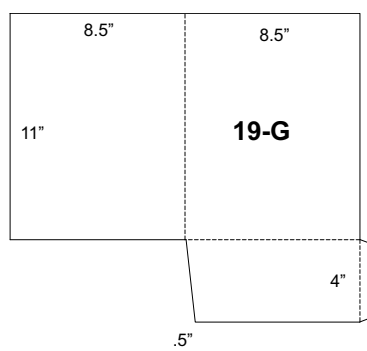

GRAPHIC CRAFTS Inc.

Trade Binding and Finishing

300 Beaver Valley Pike · P.O. Box 327 · Willow Street, PA 17584-0327

(717)464-2733 · Fax (717)464-9472

info@graphiccraftsinc.com

Pocket Folder Price Chart

Quantity	Die Cut & Glue & Fold	Die Cut & Fold Only	Quantity	Die Cut & Glue & Fold	Die Cut & Fold Only
250	116	106	7000	494	484
500	134	124	7500	523	513
750	149	139	8000	551	541
1000	163	153	9000	608	598
1500	185	175	10000	665	655
2000	213	203	15000	950	940
2500	238	228	20000	1235	1225
3000	266	256	25000	1520	1510
3500	295	285	30000	1805	1795
4000	323	313	40000	2375	2365
4500	352	342	50000	2945	2935
5000	380	370	60000	3515	3505
5500	409	399	75000	4370	4360
6000	437	427	100000	5795	5785

Prices valid for most 8pt, 10pt, or 12pt stocks.

Prices do not include Pre-Trim for oversized or 2up press sheets.

Prices include use of a standard die as shown on the following pages.

All folders are shown with front cover on right.

A variety of business card slits are available for all pockets.

GRAPHIC CRAFTS Inc.

Standard Dies Available

GRAPHIC CRAFTS Inc.

Standard Dies Available

GRAPHIC CRAFTS Inc.

Standard Dies Available

Any of the following business card slits can be placed in the pocket(s) of any standard die.
Slits for vertical cards should be used only on deeper pockets.