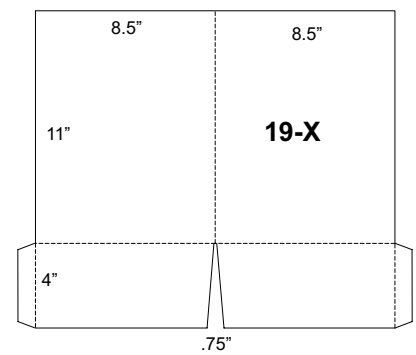

Prices valid for most 8pt, 10pt, or 12pt stocks.

Prices do not include Pre-Trim for oversized or 2up press sheets.

Prices include use of a standard die as shown on the following pages.

All folders are shown with front cover on right.

A variety of business card slits are available for all pockets.

GRAPHIC CRAFTS Inc.

Standard Dies Available

GRAPHIC CRAFTS Inc.

Standard Dies Available

GRAPHIC CRAFTS Inc.

Standard Dies Available

Any of the following business card slits can be placed in the pocket(s) of any standard die.
Slits for vertical cards should be used only on deeper pockets.