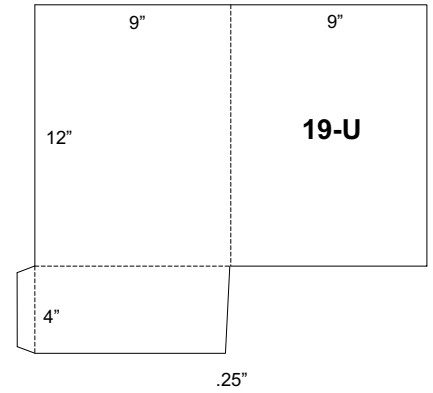

GRAPHIC CRAFTS Inc.

Trade Binding and Finishing

300 Beaver Valley Pike · P.O. Box 327 · Willow Street, PA 17584-0327

(717)464-2733 · Fax (717)464-9472

info@graphiccraftsinc.com

Pocket Folder Price Chart

Quantity	Die Cut & Glue & Fold	Die Cut & Fold Only	Quantity	Die Cut & Glue & Fold	Die Cut & Fold Only
250	116	106	7000	494	484
500	134	124	7500	523	513
750	149	139	8000	551	541
1000	163	153	9000	608	598
1500	185	175	10000	665	655
2000	213	203	15000	950	940
2500	238	228	20000	1235	1225
3000	266	256	25000	1520	1510
3500	295	285	30000	1805	1795
4000	323	313	40000	2375	2365
4500	352	342	50000	2945	2935
5000	380	370	60000	3515	3505
5500	409	399	75000	4370	4360
6000	437	427	100000	5795	5785

Prices valid for most 8pt, 10pt, or 12pt stocks.

Prices do not include Pre-Trim for oversized or 2up press sheets.

Prices include use of a standard die as shown on the following pages.

All folders are shown with front cover on right.

A variety of business card slits are available for all pockets.

GRAPHIC CRAFTS Inc.

Standard Dies Available