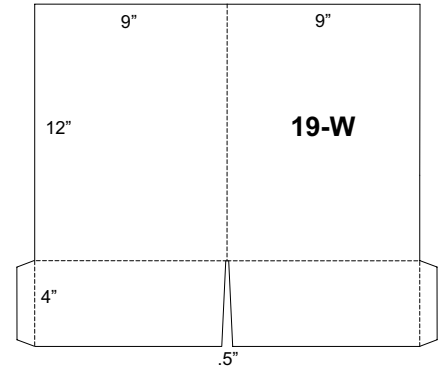

GRAPHIC CRAFTS Inc.

Trade Binding and Finishing

300 Beaver Valley Pike · P.O. Box 327 · Willow Street, PA 17584-0327

(717)464-2733 · Fax (717)464-9472

info@graphiccraftsinc.com

Pocket Folder Price Chart

Quantity	Die Cut & Glue & Fold	Die Cut & Fold Only	Quantity	Die Cut & Glue & Fold	Die Cut & Fold Only
250	116	106	7000	494	484
500	134	124	7500	523	513
750	149	139	8000	551	541
1000	163	153	9000	608	598
1500	185	175	10000	665	655
2000	213	203	15000	950	940
2500	238	228	20000	1235	1225
3000	266	256	25000	1520	1510
3500	295	285	30000	1805	1795
4000	323	313	40000	2375	2365
4500	352	342	50000	2945	2935
5000	380	370	60000	3515	3505
5500	409	399	75000	4370	4360
6000	437	427	100000	5795	5785

Prices valid for most 8pt, 10pt, or 12pt stocks.

Prices do not include Pre-Trim for oversized or 2up press sheets.

Prices include use of a standard die as shown on the following pages.

All folders are shown with front cover on right.

A variety of business card slits are available for all pockets.

GRAPHIC CRAFTS Inc.

Standard Dies Available