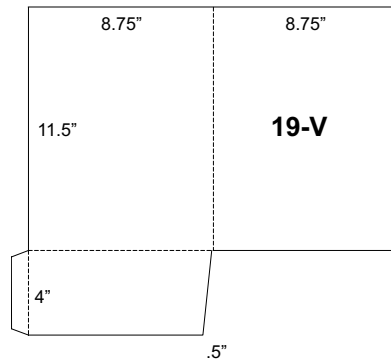

Prices valid for most 8pt, 10pt, or 12pt stocks.

Prices do not include Pre-Trim for oversized or 2up press sheets.

Prices include use of a standard die as shown on the following pages.

All folders are shown with front cover on right.

A variety of business card slits are available for all pockets.

GRAPHIC CRAFTS Inc.

Standard Dies Available

GRAPHIC CRAFTS Inc.

Standard Dies Available

GRAPHIC CRAFTS Inc.

Standard Dies Available

Any of the following business card slits can be placed in the pocket(s) of any standard die.
Slits for vertical cards should be used only on deeper pockets.