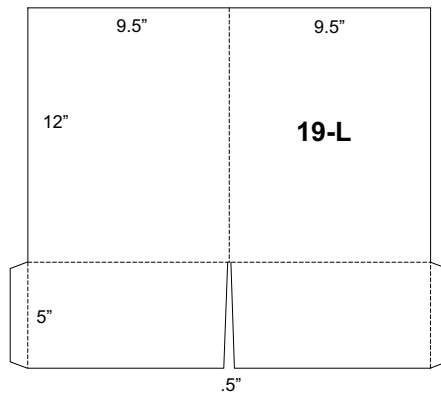

GRAPHIC CRAFTS Inc.

Standard Dies Available