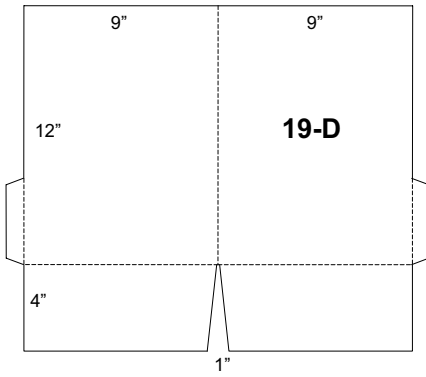

GRAPHIC CRAFTS Inc.

Standard Dies Available