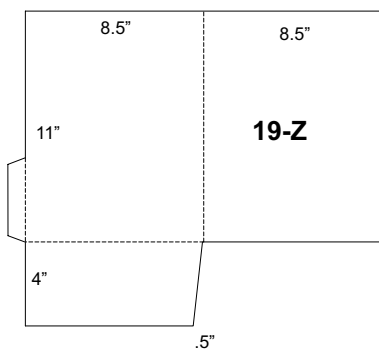

GRAPHIC CRAFTS Inc.

Standard Dies Available