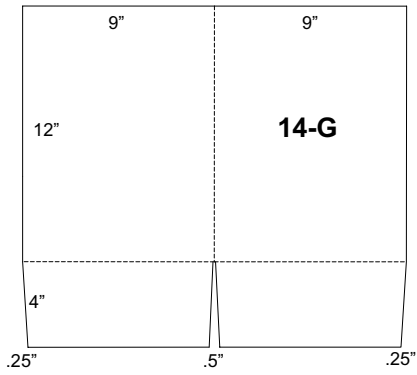

GRAPHIC CRAFTS Inc.

Standard Dies Available