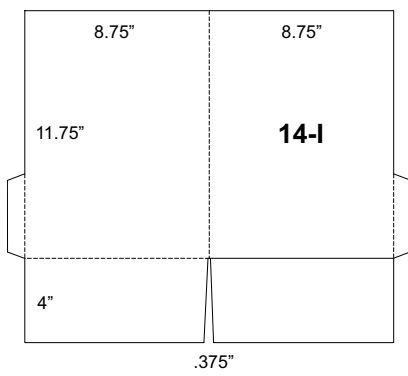

GRAPHIC CRAFTS Inc.

Standard Dies Available