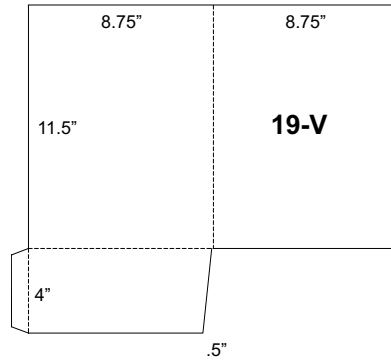

GRAPHIC CRAFTS Inc.

Standard Dies Available