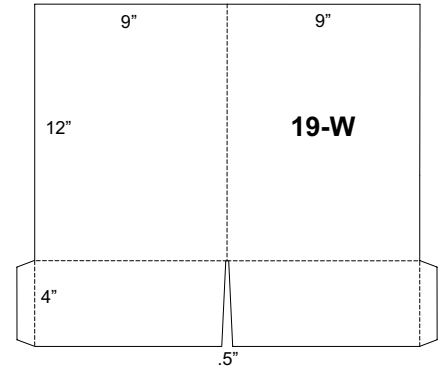

GRAPHIC CRAFTS Inc.

Standard Dies Available