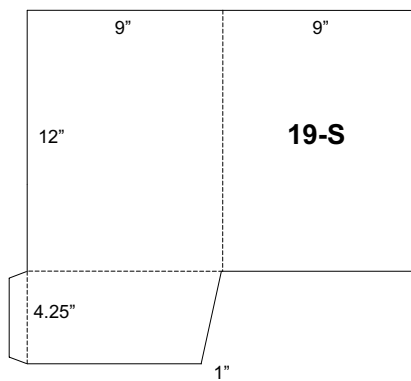

GRAPHIC CRAFTS Inc.

Standard Dies Available