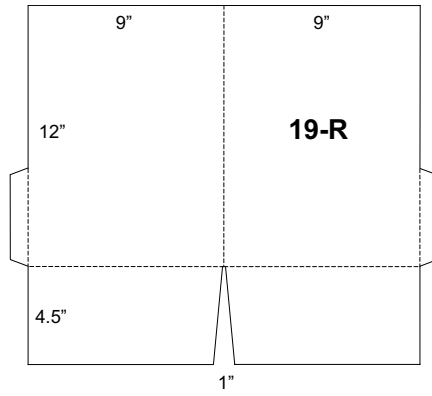

GRAPHIC CRAFTS Inc.

Standard Dies Available