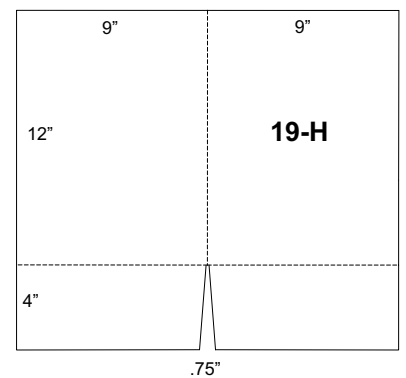

GRAPHIC CRAFTS Inc.

Standard Dies Available