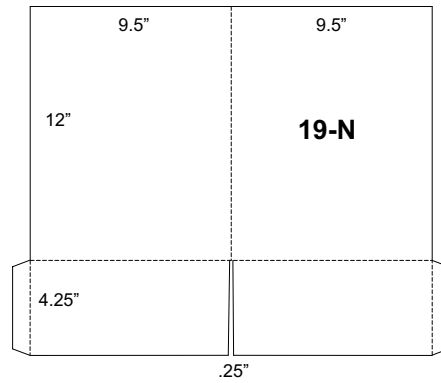

GRAPHIC CRAFTS Inc.

Standard Dies Available