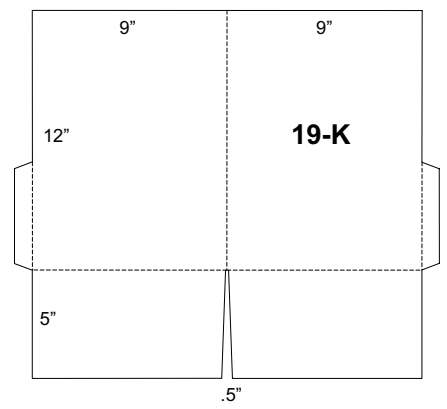

GRAPHIC CRAFTS Inc.

Standard Dies Available