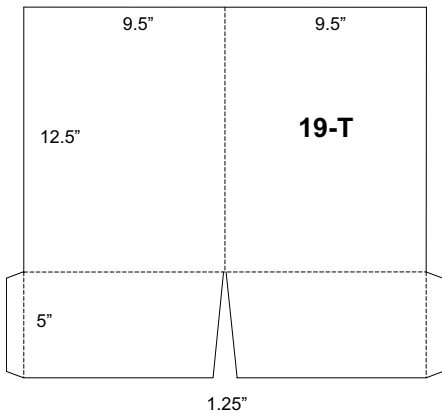

GRAPHIC CRAFTS Inc.

Standard Dies Available