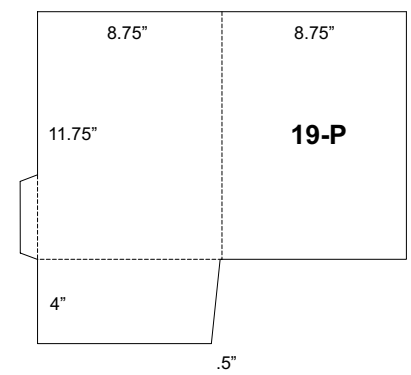

GRAPHIC CRAFTS Inc.

Standard Dies Available