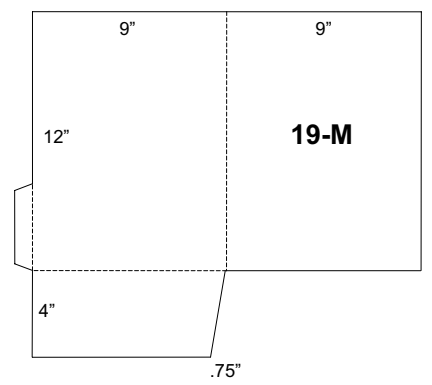

GRAPHIC CRAFTS Inc.

Standard Dies Available