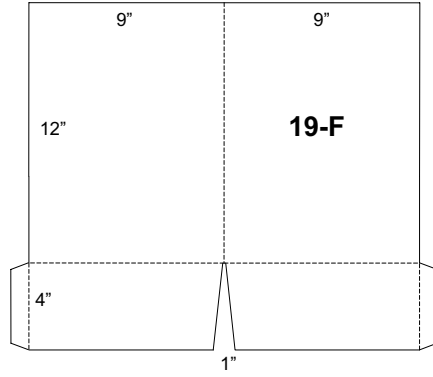

GRAPHIC CRAFTS Inc.

Standard Dies Available