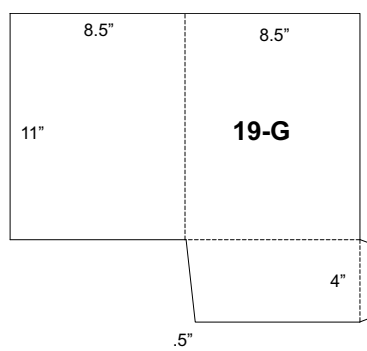

GRAPHIC CRAFTS Inc.

Standard Dies Available