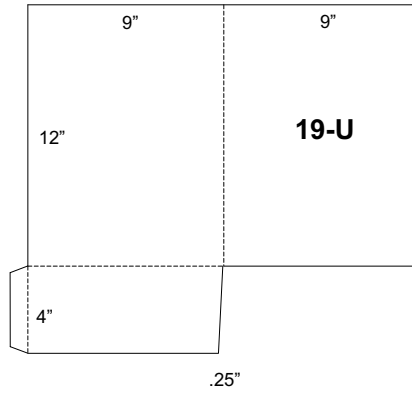

GRAPHIC CRAFTS Inc.

Standard Dies Available