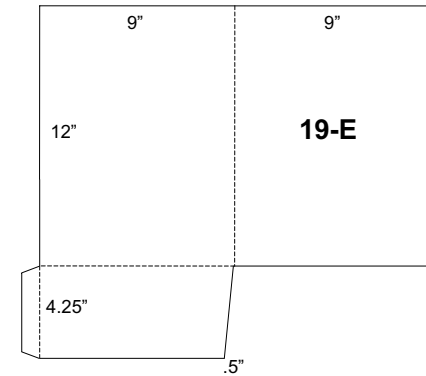

GRAPHIC CRAFTS Inc.

Standard Dies Available