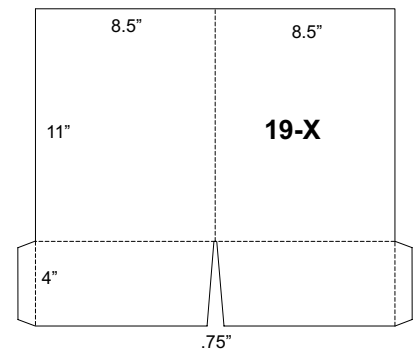

GRAPHIC CRAFTS Inc.

Standard Dies Available