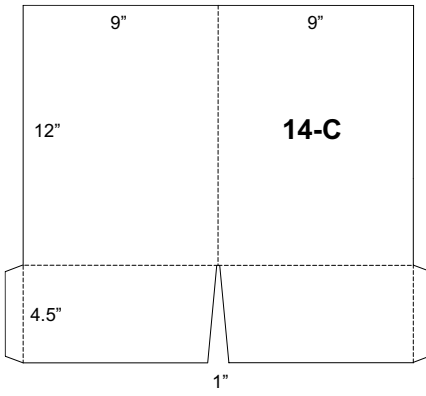

GRAPHIC CRAFTS Inc.

Standard Dies Available