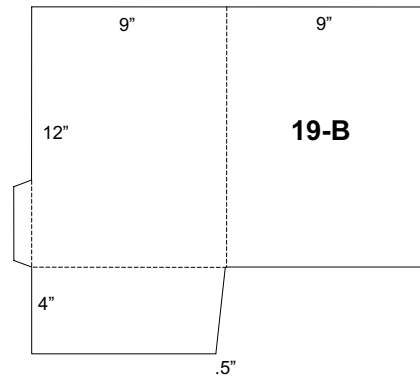

GRAPHIC CRAFTS Inc.

Standard Dies Available